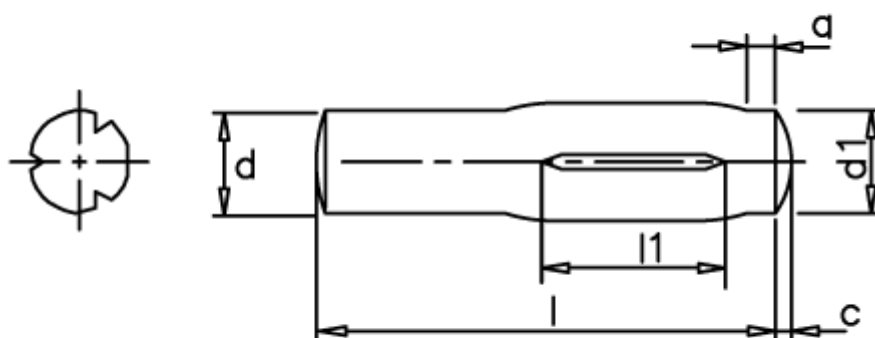

# Data Sheet

Article number: 082422041

Description: KLEE Slotted pin S24 2x6  
Stainless 1.4305

## Measures

---

$a = 0,7 (+1)$

$d_1 = 2.0$

$d_2 = 2.15$

Length = 6-30